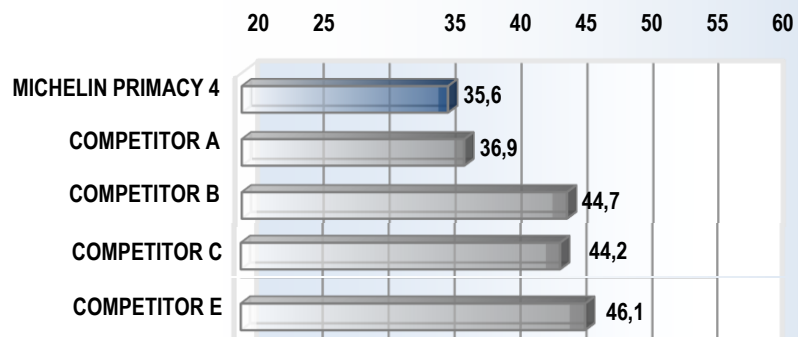

FRENAGEM NO MOLHADO - MICHELIN PRIMACY 4 (PNEUS NOVOS)

DATASHEET: WET BRAKING

BRAKING DISTANCE ON WET
80 -20 km/h) [m]

WET BRAKING PERFORMANCE
(ranked, relati to Michelin Primacy 4) [%]

DATASHEET: WET BRAKING (buffed 2mm)

BUFFED TIRES (2 mm)
BRAKING DISTANCE ON WET (80 - 20 km/h) [m]

BUFFED TIRES (2mm) WET BRAKING PERFORMANCE
(ranked, relative to Michelin Primacy 4) [%]

TÜV SÜD PRODUCT SERVICE - TIRE TEST 2017 - MICHELIN 713111365 - TIREADVISOR BRAZIL 2017 - 205/55 R16

**pneus com 1,6mm segundo o indicador TWI de desgaste