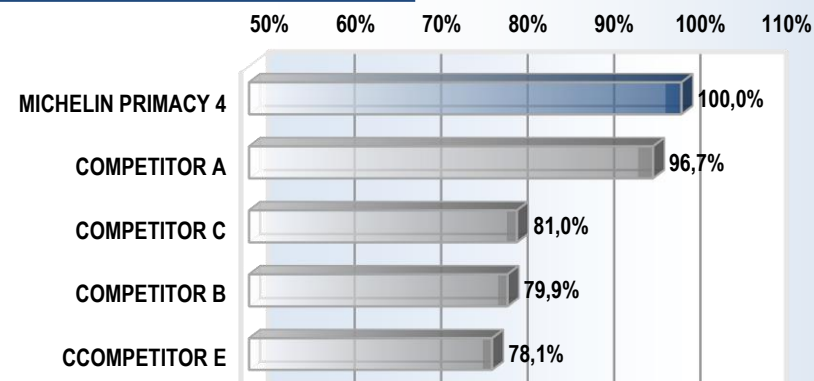

FRENAGEM NO MOLHADO - MICHELIN PRIMACY 4 (PNEUS NOVOS)

DATASHEET: WET BRAKING

BRAKING DISTANCE ON WET
80 -20 km/h) [m]

WET BRAKING PERFORMANCE
(ranked, relati to Michelin Primacy 4) [%]

DATASHEET: WET BRAKING (buffed 2mm)

BUFFED TIRES (2 mm)
BRAKING DISTANCE ON WET (80 - 20 km/h) [m]

BUFFED TIRES (2mm) WET BRAKING PERFORMANCE
(ranked, relative to Michelin Primacy 4) [%]

TÜV SÜD PRODUCT SERVICE - TIRE TEST 2017 - MICHELIN 713111365 - TIREADVISOR BRAZIL 2017 - 205/55 R16