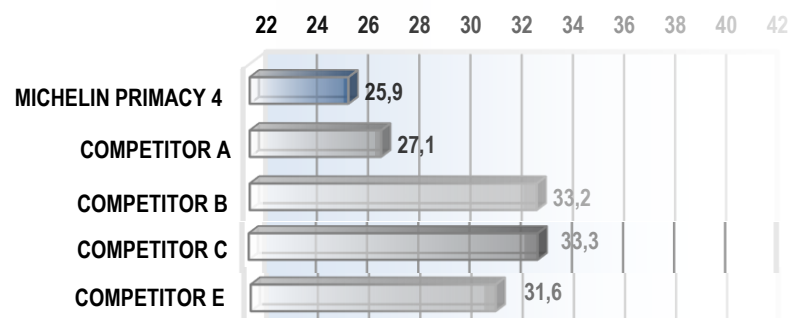

FRENAGEM NO MOLHADO - MICHELIN PRIMACY 4 (PNEUS NOVOS)

DATASHEET: WET BRAKING

BRAKING DISTANCE ON WET
80 -20 km/h) [m]

WET BRAKING PERFORMANCE
(ranked, relati to Michelin Primacy 4) [%]

DATASHEET: WET BRAKING (buffed 2mm)

BUFFED TIRES (2 mm)
BRAKING DISTANCE ON WET (80 - 20 km/h) [m]

BUFFED TIRES (2mm) WET BRAKING PERFORMANCE
(ranked, relative to Michelin Primacy 4) [%]

TÜV SÜD PRODUCT SERVICE - TIRE TEST 2017 - MICHELIN 713111365 - TIREADVISOR BRAZIL 2017 - 205/55 R16

**pneus com 1,6mm segundo o indicador TWI de desgaste