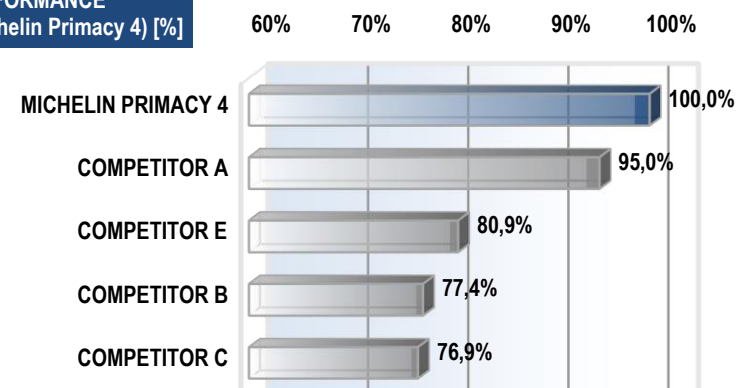

FRENAGEM NO MOLHADO - MICHELIN PRIMACY 4 (PNEUS NOVOS)

DATASHEET: WET BRAKING

BRAKING DISTANCE ON WET
80 -20 km/h) [m]

WET BRAKING PERFORMANCE
(ranked, relati to Michelin Primacy 4) [%]

DATASHEET: WET BRAKING (buffed 2mm)

BUFFED TIRES (2 mm)
BRAKING DISTANCE ON WET (80 - 20 km/h) [m]

BUFFED TIRES (2mm) WET BRAKING PERFORMANCE
(ranked, relative to Michelin Primacy 4) [%]

TÜV SÜD PRODUCT SERVICE - TIRE TEST 2017 - MICHELIN 713111365 - TIREADVISOR BRAZIL 2017 - 205/55 R16